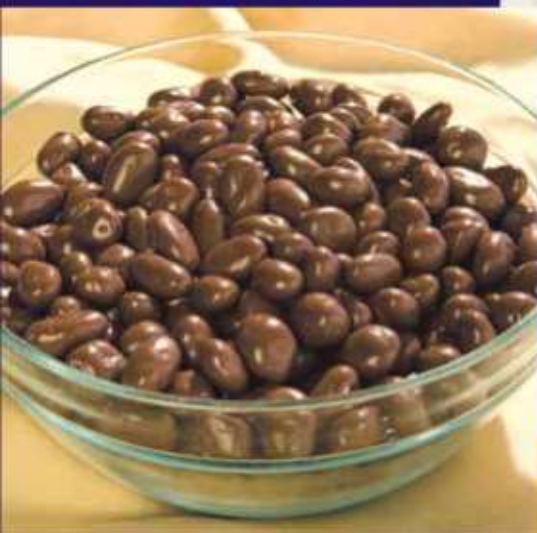

188

174

Sweets & treats

679 NATURAL SNACKS

Lots of the things your body needs and loves - sunflower seeds, pumpkin seeds, soybeans, and peanuts! 15 oz. **\$15.00**

639 CHOCOLATE COVERED RAISINS

Plump juicy raisins coated with creamy milk chocolate. 11 oz. **\$15.00**

662 BUTTER TOFFEE PEANUTS

Toffee coated peanuts with a homemade flavor that comes only from real butter. 20 oz. **\$15.00**

683 CHOCOLATE COVERED PEANUTS

Peanuts double-dipped in milk chocolate. A handful is just not enough! 11 oz. **\$15.00**

583 HOKEY POKEY

A gourmet caramel corn with cashews, almonds, and pecans. It's made with real butter - second to none! 14 oz. **\$15.00**

682 GUMMY BEARS

Super fresh, flavorful and soft teddy bears bursting with assorted fruit flavors. Kids and adults will love them! 18 oz. **\$15.00**