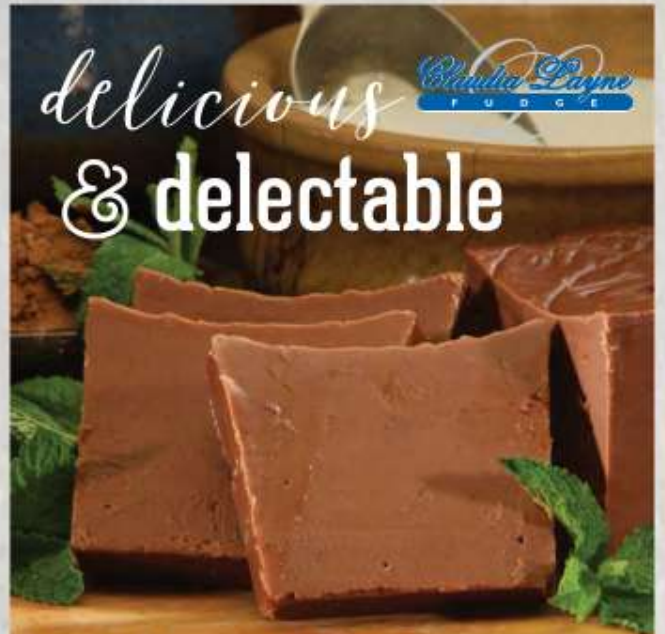

*The Best Fudge to EVER
Cross Your Lips !!*

1LB.
GIFT
BOX

\$18.00 YOUR CHOICE

You'll want to order more than one!

Maple walnut 939

For the true maple walnut lover. Large walnut pieces smothered in old-fashioned maple fudge. 1 lb. Gift Box. 0 grams of trans fat. Gluten Free.

chocolate 935

A unique blend of rich chocolate, hand stirred to create creamy, delectable fudge. 1 lb. Gift Box. 0 grams of trans fat. Gluten Free.

delicious
& **delectable**

Blindie Payne
FUDGE

Chocolate Cheesecake 933