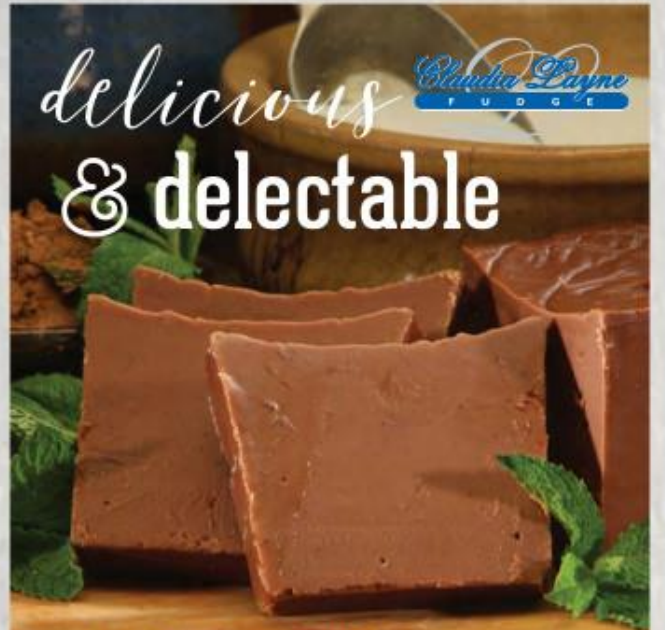

Oreo cookies and creamy vanilla fudge - a taste to satisfy the milk and cookies kid in all of us! 1 lb. Gift Box. 0 grams of trans fat.

\$16.00 YOUR CHOICE

You'll want to order more than one!

Maple walnut 939

For the true maple walnut lover. Large walnut pieces smothered in old-fashioned maple fudge. 1 lb. Gift Box. 0 grams of trans fat. Gluten Free.

chocolate 935

A unique blend of rich chocolate, hand stirred to create creamy, delectable fudge. 1 lb. Gift Box. 0 grams of trans fat. Gluten Free.

delicious
& *delectable*

Claudia Payne
FUDGE

Chocolate Cheesecake 933

A layer of delicious cheesecake fudge atop a layer of rich chocolate fudge makes for an irresistible treat! 1 lb. Gift Box. 0 grams of trans fat. Gluten Free.