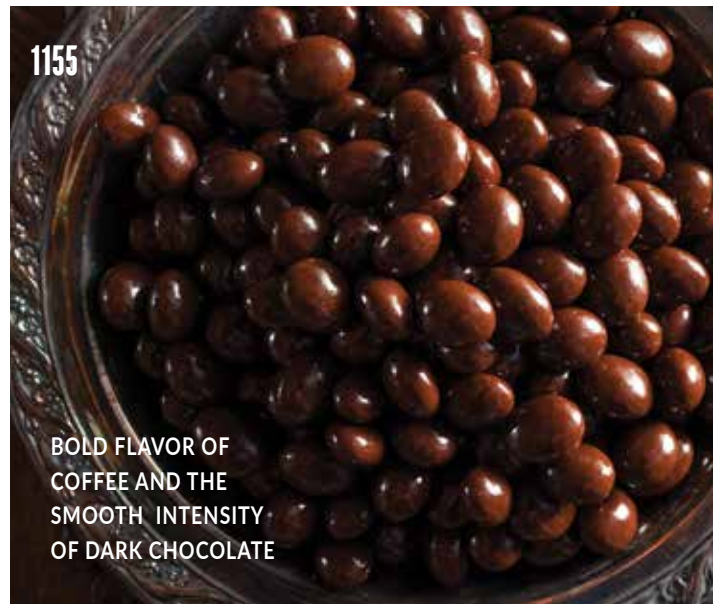

1155

BOLD FLAVOR OF COFFEE AND THE SMOOTH INTENSITY OF DARK CHOCOLATE

1155 DARK CHOCOLATE ESPRESSO BEANS
Rich and indulgent, these dark chocolate-covered espresso beans combine the bold flavor of premium roasted coffee with the smooth intensity of dark chocolate. 5 oz. bag. **$15.00**