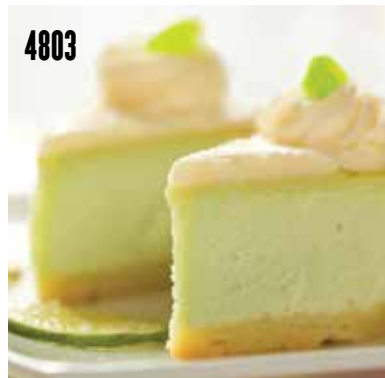

4803

4803 KEY LIME CHEESECAKE MIX
The cool, tart flavor of key limes rolled into one creamy and delicious dessert. Serves 8. **$14.00**