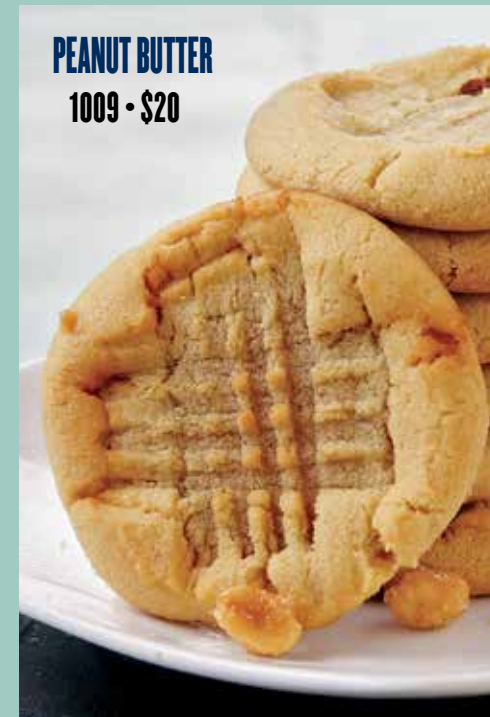

CHOCOLATE CHUNK
1001 - \$20

OATMEAL RAISIN
1002 - \$20

SNICKERDOODLE
1003 - \$20

PEANUT BUTTER
1009 - \$20

DISCOVER OUR BEST-SELLING SUNNY SIDE BLEND, A PERFECT HARMONY OF EXQUISITE BEANS OR ONE OF OUR SPECIALTY FLAVORED GRINDS!